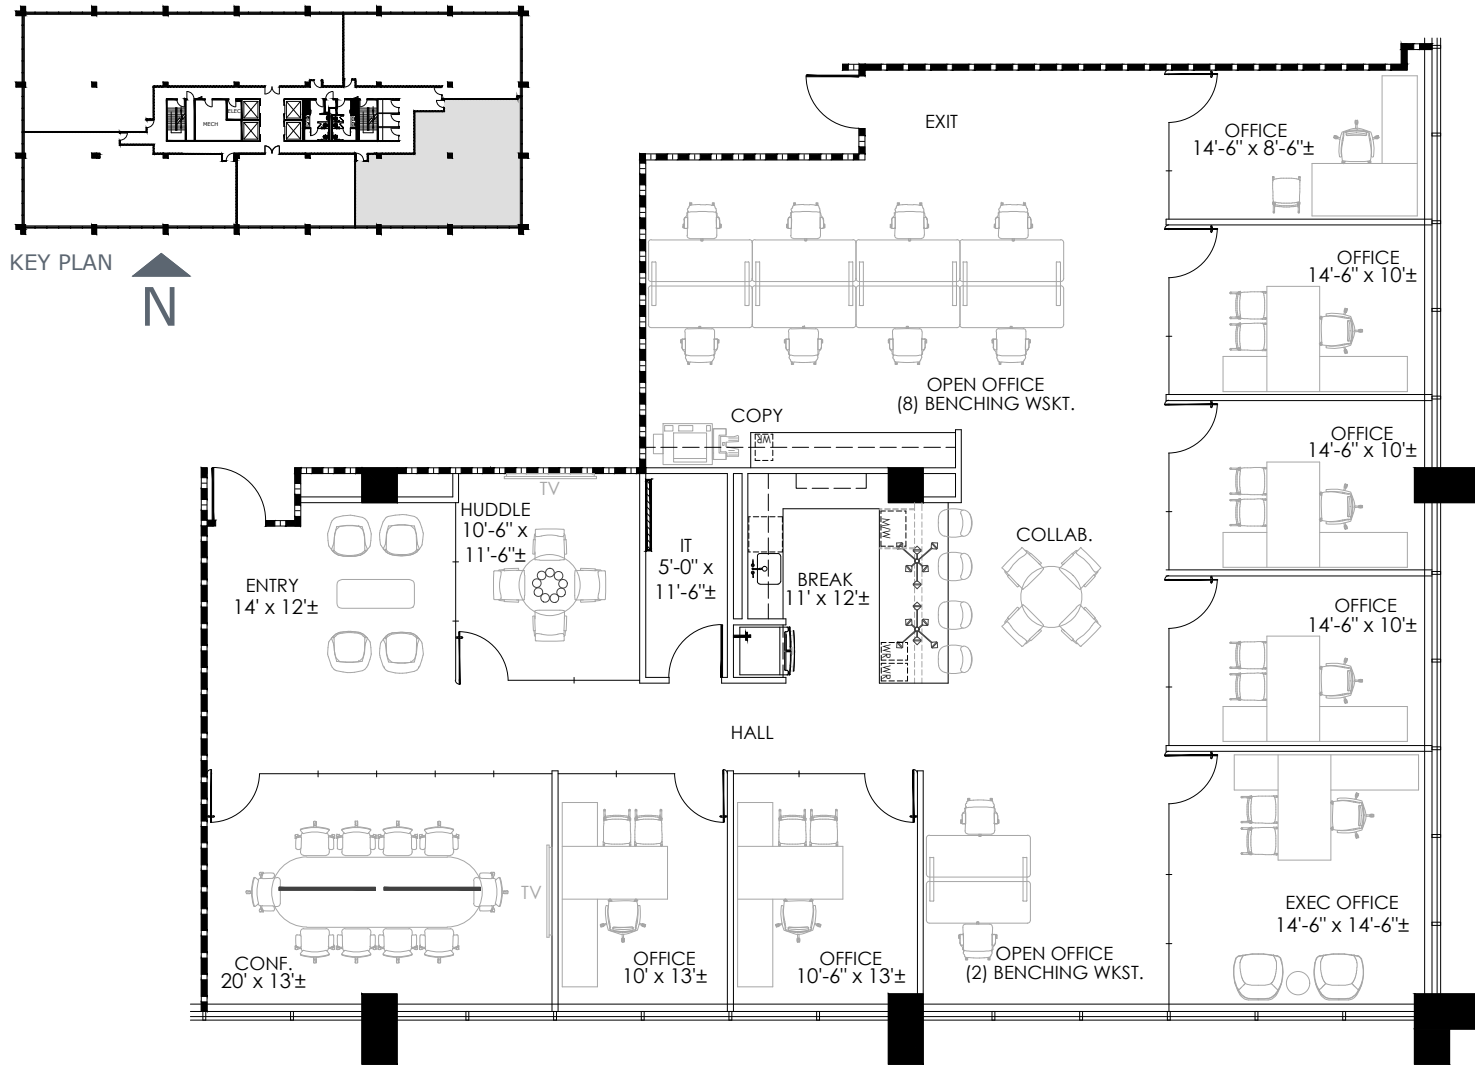

SPEC SUITE 720

BUILDING
Energy Square 1

DETAILS
4,007 RSF