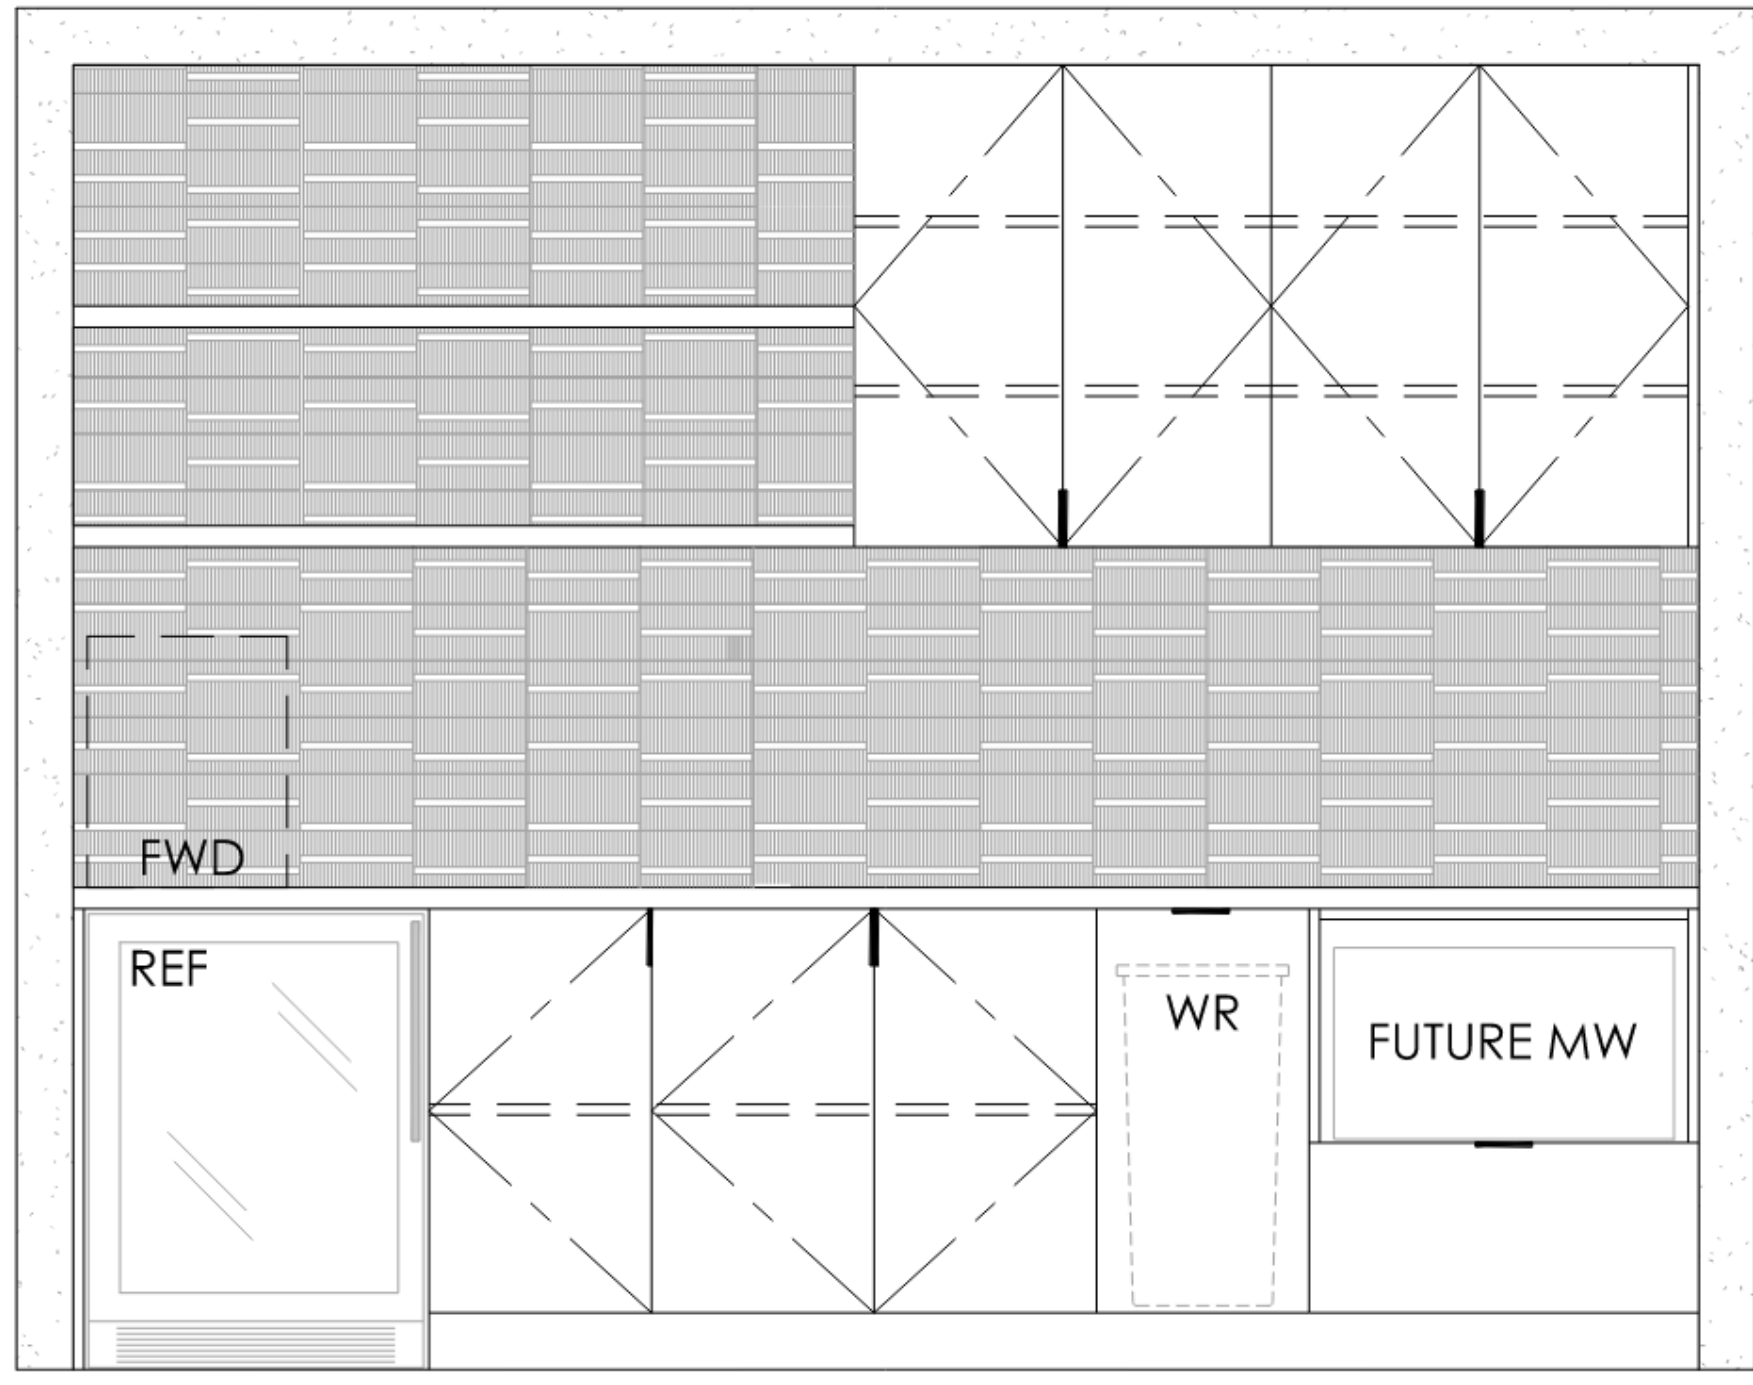

OPEN CEILING INSPIRATION

CONFERENCE ACCENT PAINT

CONFERENCE PENDANT LIGHT

BREAK BACKSPLASH

FURNITURE INSPIRATION

ENTRY ACCENT WALLCOVERING

BREAK QUARTZ

MILLWORK LAMINATE

CONFERENCE AND OFFICE CARPET

LVT FLOORING THROUGHOUT

Meadows Building SPEC SUITE 423 1,449 RSF