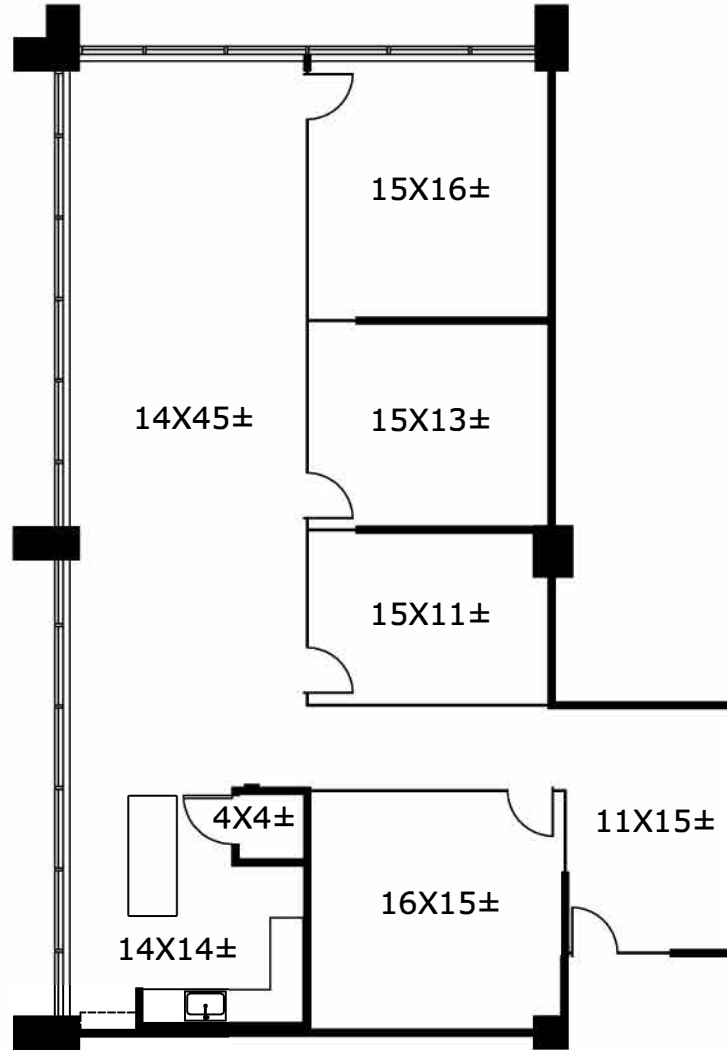

SUITE 360

KEY PLAN 

BUILDING
Energy Square 1

DETAILS
2,468 RSF