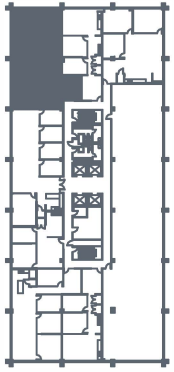

SUITE 360

KEY PLAN 

BUILDING
Energy Square 1

DETAILS
2,468 RSF