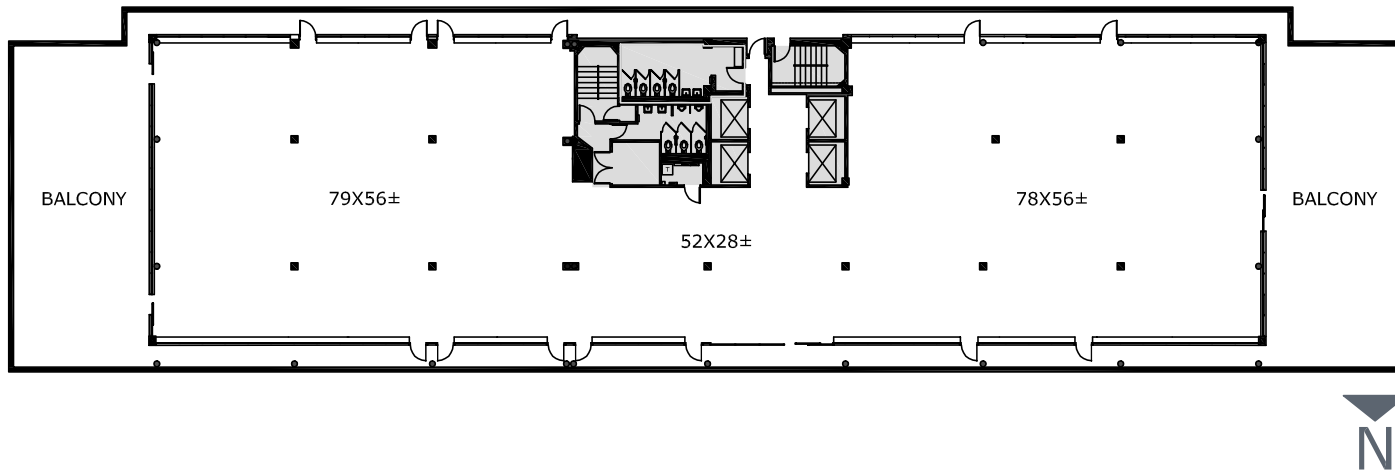

SUITE 900

BUILDING
Meadows Building

DETAILS
17,919 RSF