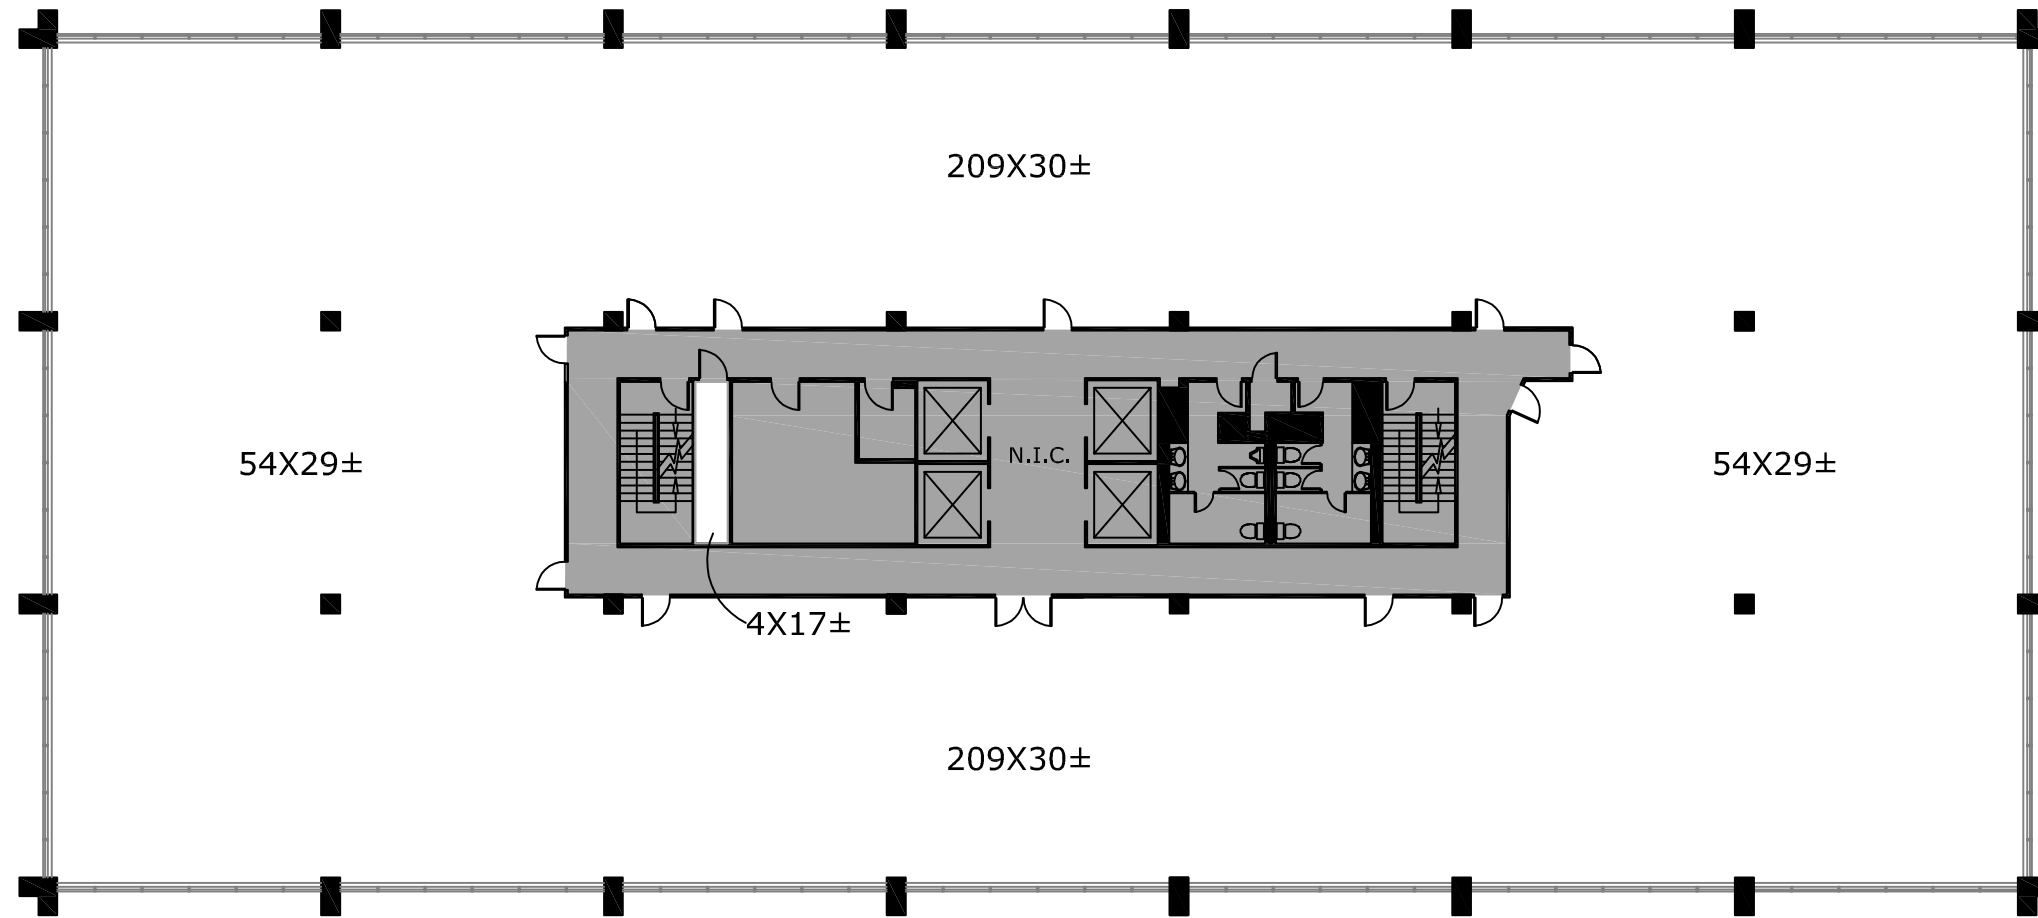

Suite 700

BUILDING
Energy Square 1

DETAILS
7th Floor
19,016 RSF

For leasing inquiries, contact Jeff Eckert, Blake Shipley
or Haley Hullett at **214.438.6100**